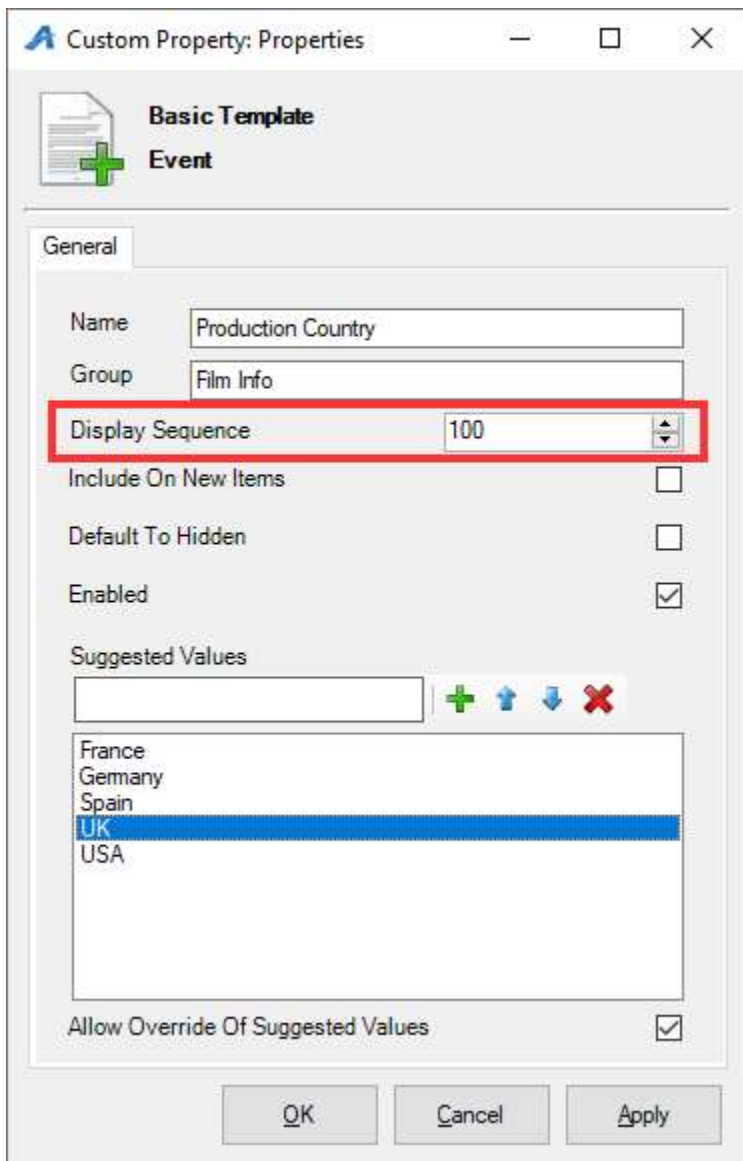

Image 5

6. The **Display Sequence** tells the system in what order you want the categories to appear online. (Image 6)

Image 6

7. **Suggested Values** allows you to create a list of often used properties that can be chosen from a drop down when adding to an individual show. (Image 7)