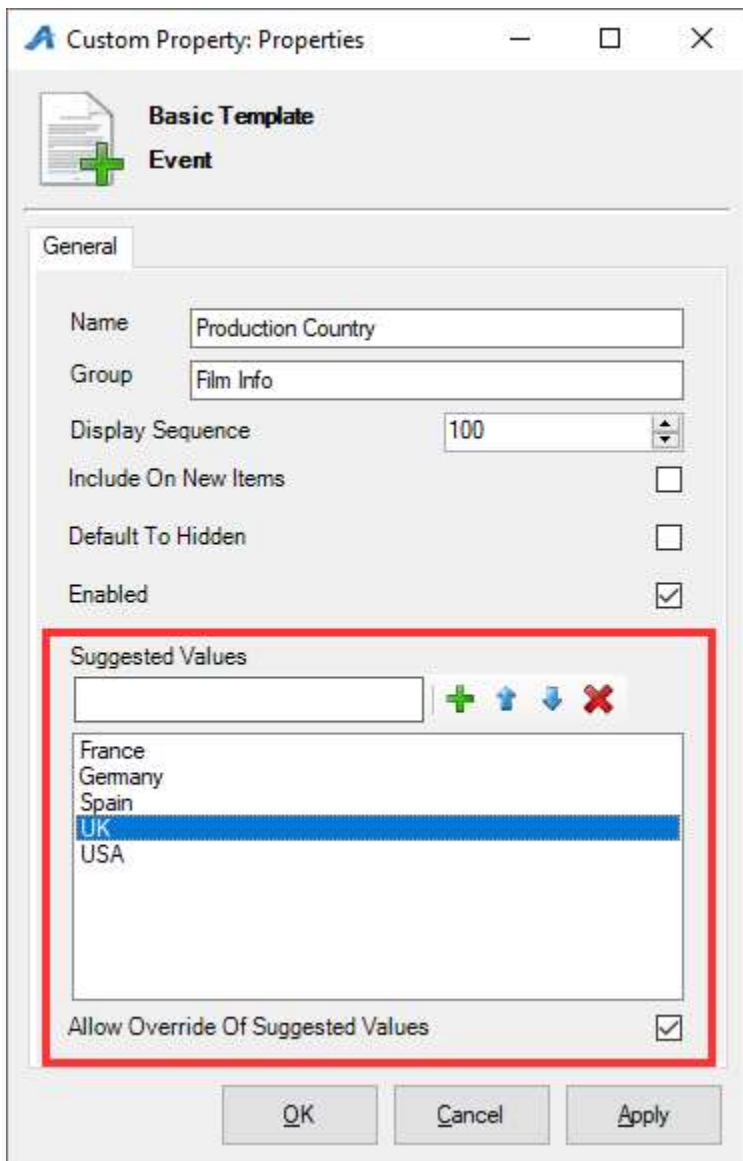

Image 5

6. The **Display Sequence** tells the system in what order you want the categories to appear online. (Image 6)

Image 6

7. **Suggested Values** allows you to create a list of often used properties that can be chosen from a drop down when adding to an individual show. (Image 7)