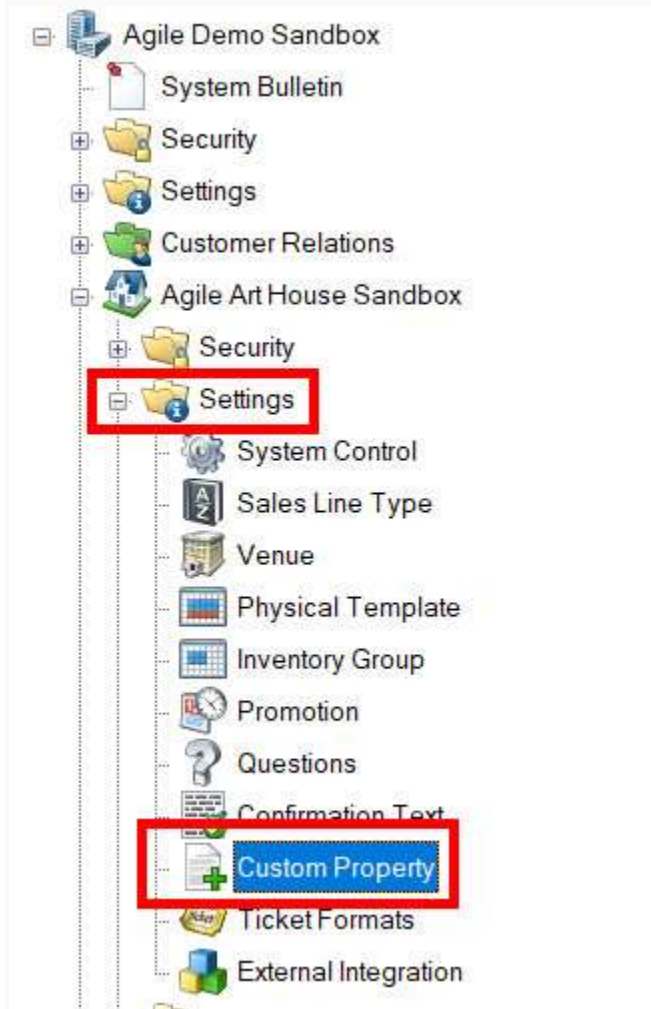

# Creating Custom Properties

1. Log into Administration.

2. Select the House Icon . Open the **Settings** folder and select **Custom Properties**. (Image 2)

Image 2

3. In the **Custom Properties** window, right-click and select **New** then select **Event**. (Image 3)

Image 3

4. The **Custom Property: Properties** screen will appear. (Image 4)

Image 4

5. Give the Property a **Name** and a **Group** name in the fields provided. (For this example, we have the title name as "Production Country" and the Group name is "Film Info") (Image 5)

Image 5

6. The **Display Sequence** tells the system in what order you want the categories to appear online. (Image 6)

Image 6

7. **Suggested Values** allows you to create a list of often used properties that can be chosen from a drop down when adding to an individual show. (Image 7)